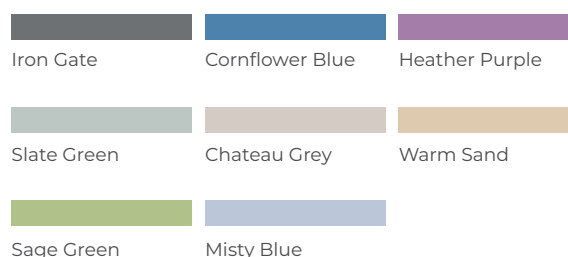

Discover a spectrum of colours | [Contact us for more information](#)

FUD021210 Roku® Kimi
High Back Chair

Overall Height	Overall Width	Overall Length	Seat Width	Seat Depth	Seat Height	Product Weight
877mm	605mm	700mm	605mm	470mm	485mm	15kg