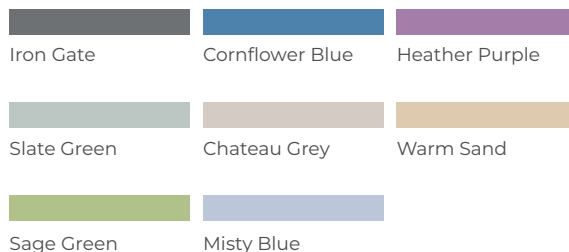

Large range of mattresses available
Contact us to help find your solution

Discover a spectrum of colours | [Contact us for more information](#)

BEB050520

Roku® Bed with Side Storage

Overall Height

510mm

Overall Width

1005mm

Overall Length

2120mm

Suggested Mattress Size

2000 x 900mm

Product Weight

71kg

Exclusively distributed by

1300 133 120 | aidacare.com.au