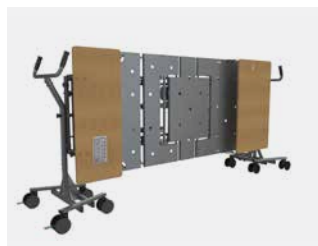

### Side Panels (sold separately)

Sublime Teak

Milano Walnut

**Accessories** - See brochure to view full range of accessories and custom head and footboard options

Full Length Rails

Easy Move Transport System