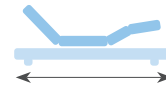

FUNCTIONS

- **Head Tilt:** Relaxes neck muscles, providing optimal support whilst reading or watching TV.
- **Back Raise:** Improves postural support and can ease symptoms of reflux, respiratory conditions, snoring and sleep apnoea.
- **Leg Raise:** Promotes circulation, relieving tired, swollen and/or painful limbs.
- **Zero Gravity:** Helps to relax the circulatory system and muscles of the lower back.
- **Memory Function:** Allows the user to set and return to their preferred positions at any time with one click of a button.

- 920
- 1070
- 1370
- 1520

OVERALL LENGTH
(mm)

2030

OVERALL HEIGHT
(mm)

Height adjustable to 320, 370, 380 or 430

ACCESSORIES

ALLURE HEADBOARD

- Stylish headboard to fit ComfiMotion bed collection.
- Subtle square padded design.