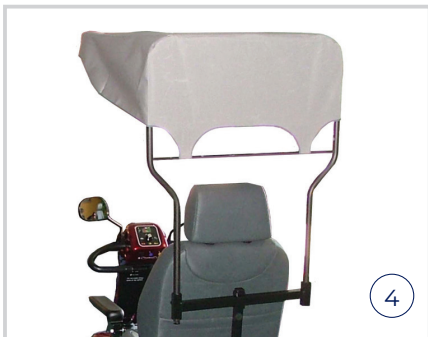

SUPALITE SCOOTER

SMALL PULL-APART

Every day is a new adventure with the Aspire Boot Scooter Supalite.

An exceptionally stable and manoeuvrable 4-wheel travel scooter. Benefitting from a class-leading, ultra-lightweight design and the ability to be disassembled into lightweight pieces to travel anywhere, the Boot Scooter Supalite keeps up with your active lifestyle!

FEATURES & BENEFITS

- Disassembles into six lightweight pieces
- Compact, foldable seat with armrests
- Easy to grip tiller adjustment knob and handles
- Stable front frame-mounted seat post
- Front convenience basket

2 YEARS WARRANTY

Available in
WHITE

Overall Length (mm)	width x height (mm)	Seat Width (mm)	Front / Rear Wheel Size (inch)	Max Speed (km/h)	Ground Clearance (mm)	Turning Radius (mm)	Travel Range (km)	Battery Size (V)	Product Weight incl. batteries (kg)
1022	480 x 880	440	8/8	6.5	32	1385	18.5	1 x 24V 12 AH (Lithium Ion)	34

SCT670616
WHITE

* Scooter Frame/Motors/Axles/Brakes 2 Years | Battery 6 Months

SCOOTER ACCESSORY RANGE

	1	2	3	4	5	6	7	8
Scoters	Oxygen Tank Holder	Cane Holder	Crutch Holder	Sun Shade Canopy	Rear Shopping	Scooter Flag	Dust Cover	Rear Basket
HS520								
HS589								
HS828	SCA668600	SCA668610	SCA668620	SCA668650	SCA668630	SCA668640	—	—
HS898								
HS928								
Supalite								
Sonic								
GT	SCA668330	—	SCA668390	SCA668375	SCA668340	SCA668370	SCA668210	SCA668180
Pathrider								