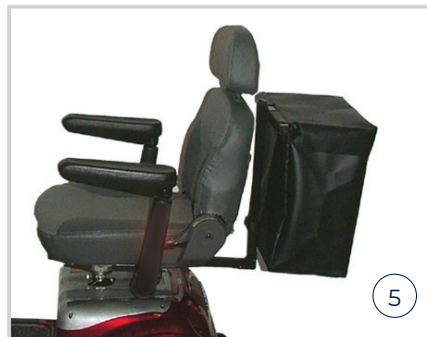

SCOOTER ACCESSORY RANGE

	1	2	3	4	5	6	7	8
Scoters	Oxygen Tank Holder	Cane Holder	Crutch Holder	Sun Shade Canopy	Rear Shopping	Scooter Flag	Dust Cover	Rear Basket
HS520								
HS589								
HS828	SCA668600	SCA668610	SCA668620	SCA668650	SCA668630	SCA668640	—	—
HS898								
HS928								
Supalite								
Sonic								
GT	SCA668330	—	SCA668390	SCA668375	SCA668340	SCA668370	SCA668210	SCA668180
Pathrider